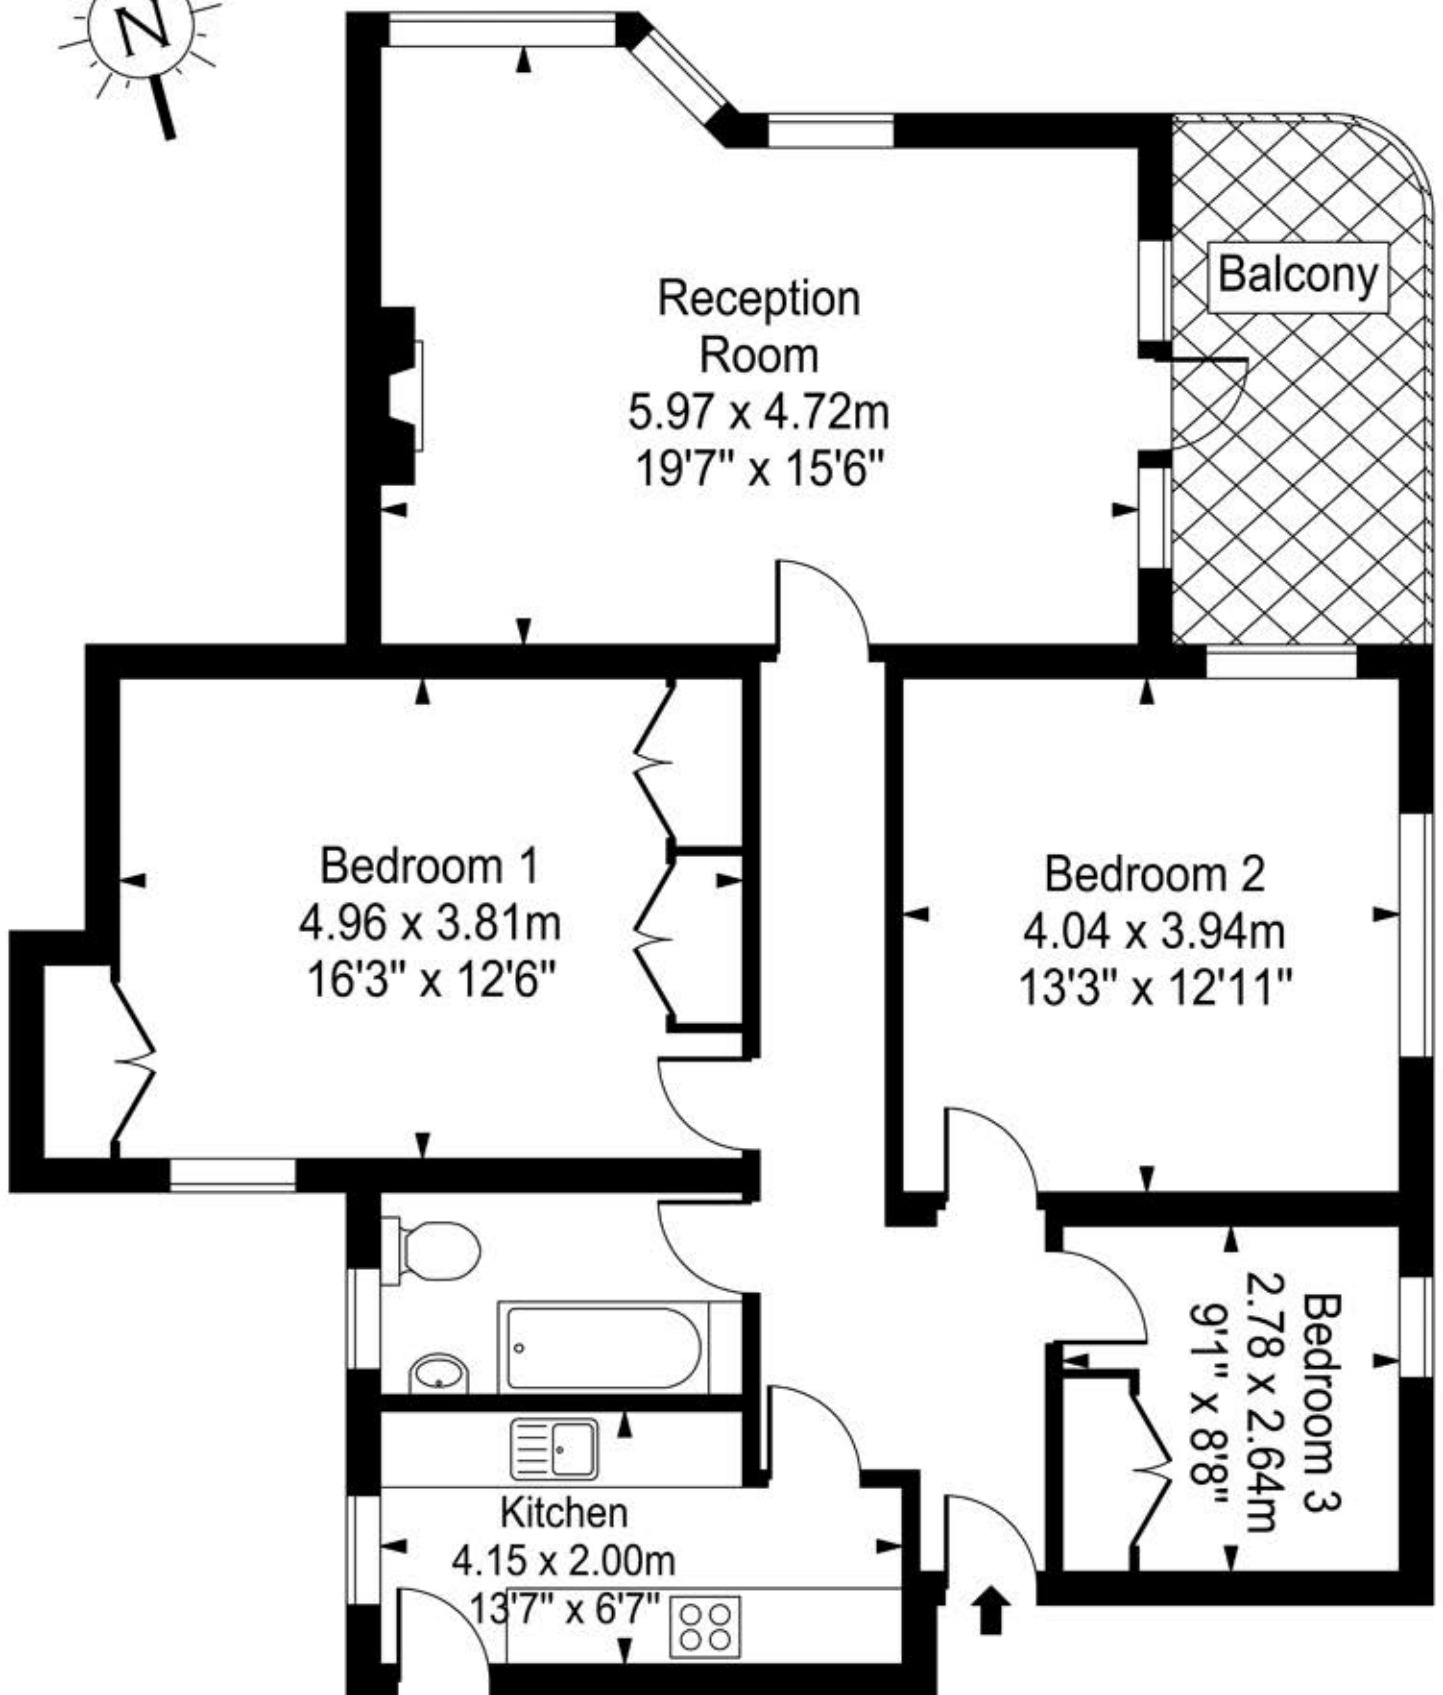

Queens Court

Approx. Gross Internal Area

98 Sq M - 1054 Sq Ft

(108 Sq M - 1162 Sq Ft Including Balcony)

Ground Floor

Every attempt is made to assure accuracy, however measurements are approximate and for illustrative purposes only. Not to scale.