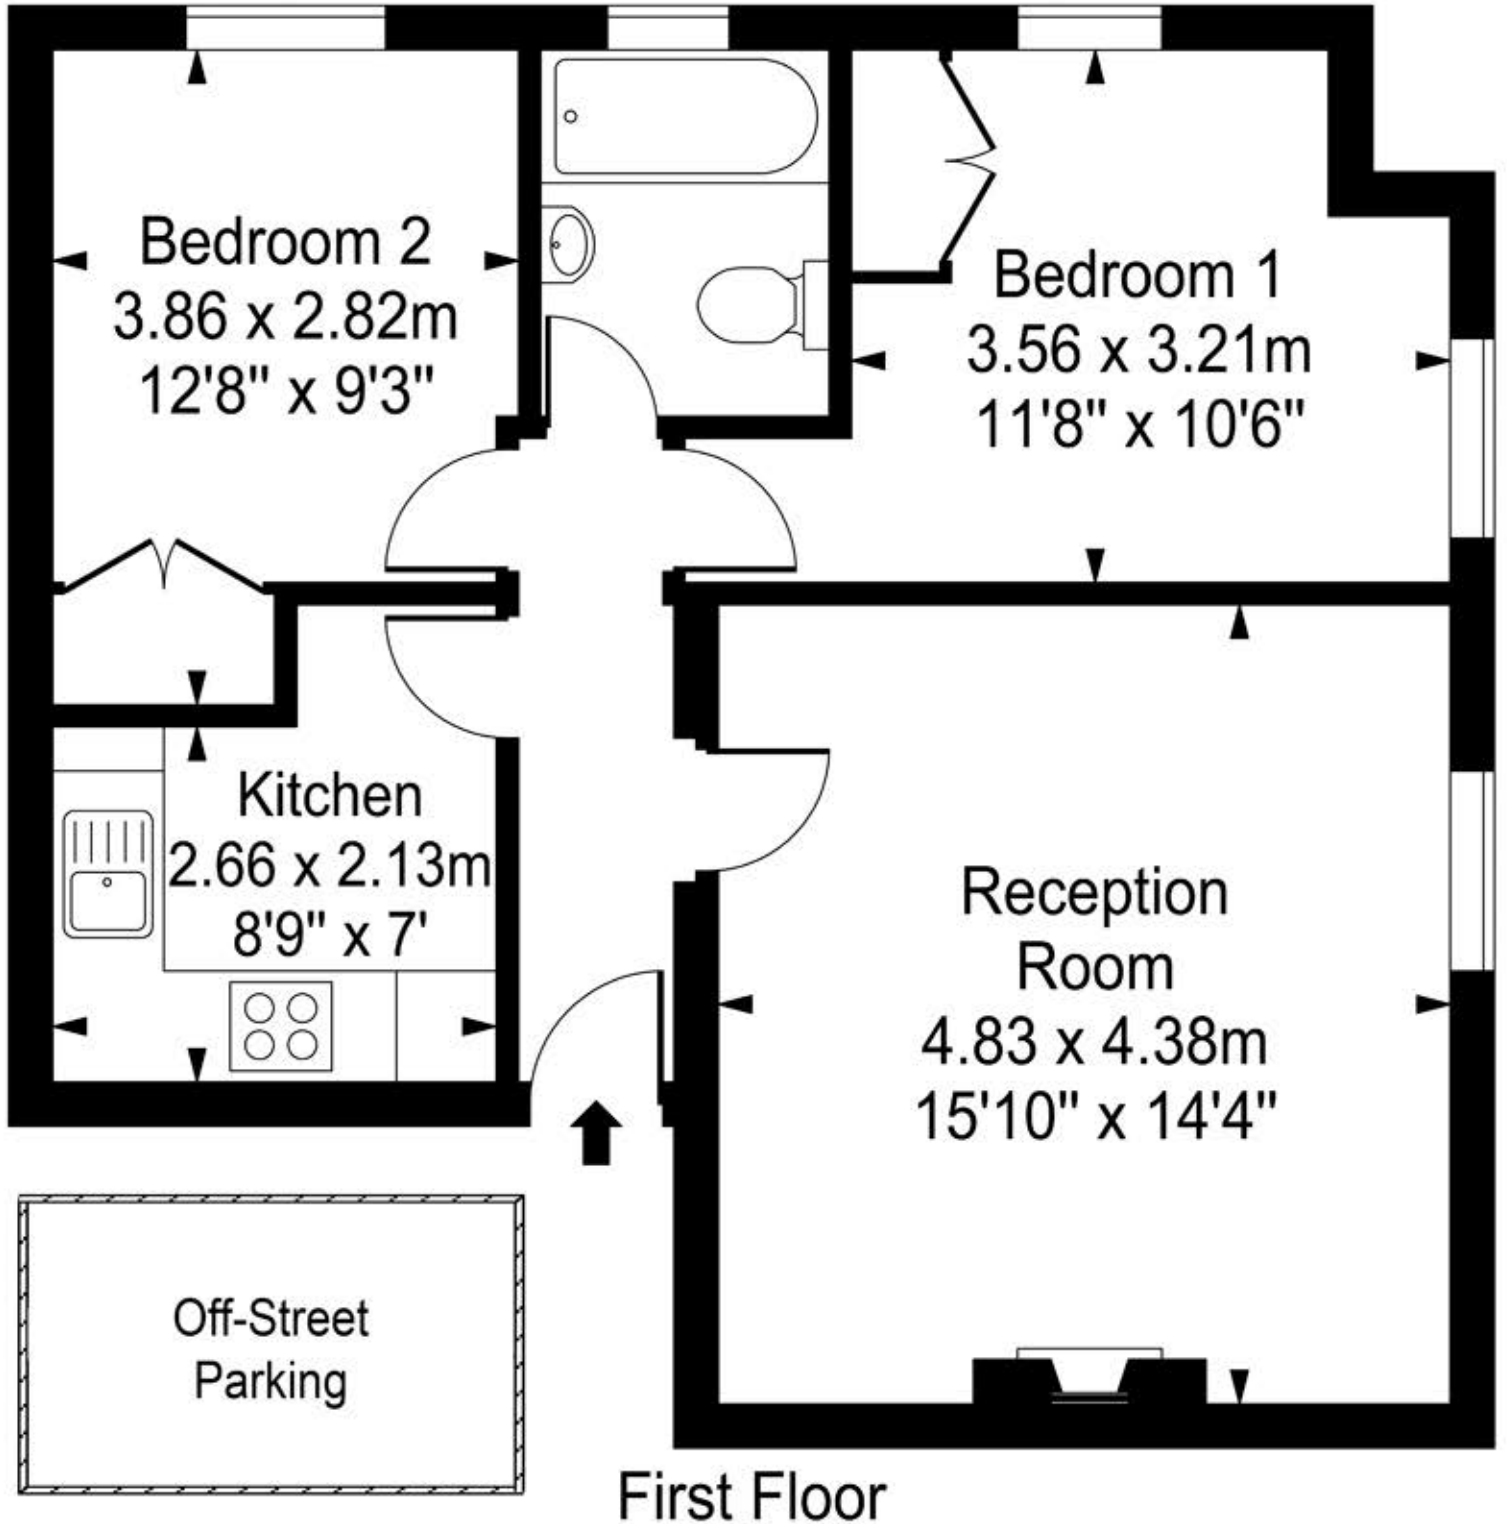

Sheen Park

Approx. Gross Internal Area
60 Sq M - 645 Sq Ft

Every attempt is made to assure accuracy, however measurements are approximate and for illustrative purposes only. Not to scale.

Floor plan by www.frameworkphotos.co.uk