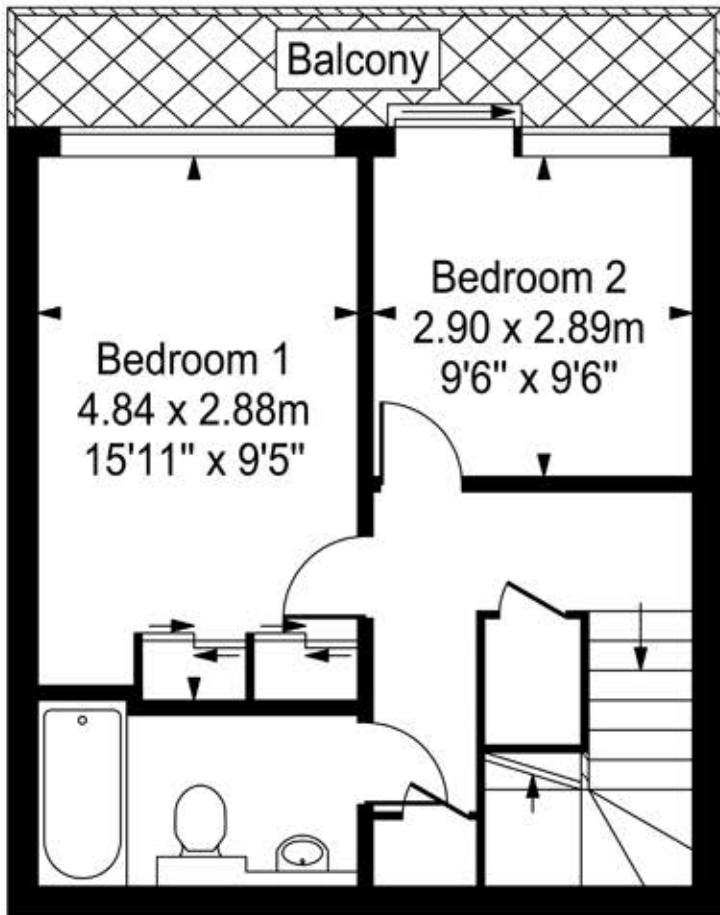

Bromwich House

Approx. Gross Internal Area
72 Sq M - 774 Sq Ft
(Excluding Store)

Raised Ground Floor

First Floor

Every attempt is made to assure accuracy, however measurements are approximate and for illustrative purposes only. Not to scale.

Floor plan by www.frameworkphotos.co.uk