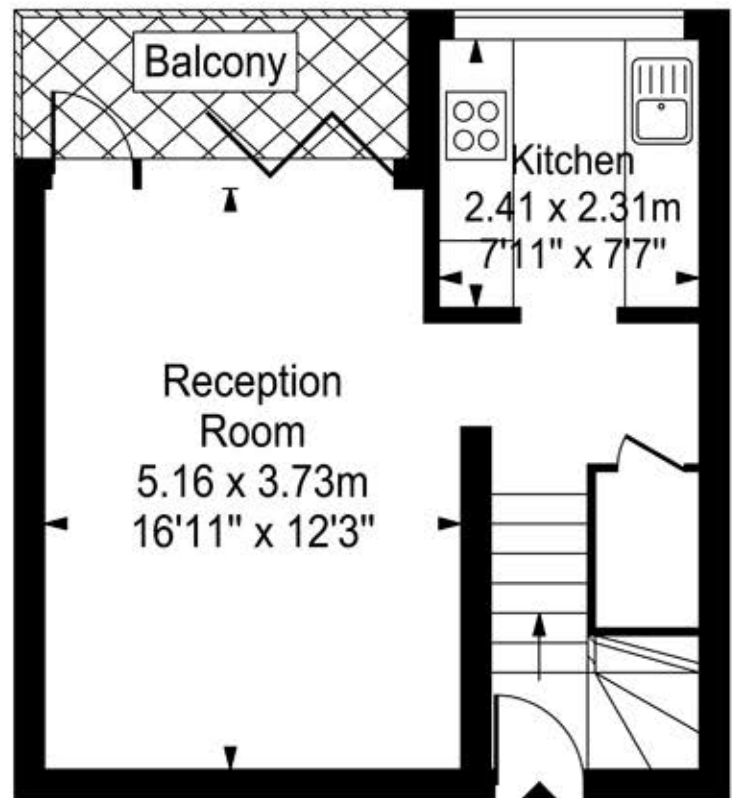

Bromwich House

Approx. Gross Internal Area
72 Sq M - 774 Sq Ft
(Excluding Store)

Raised Ground Floor

First Floor

Every attempt is made to assure accuracy, however measurements are approximate and for illustrative purposes only. Not to scale.

Floor plan by www.frameworkphotos.co.uk